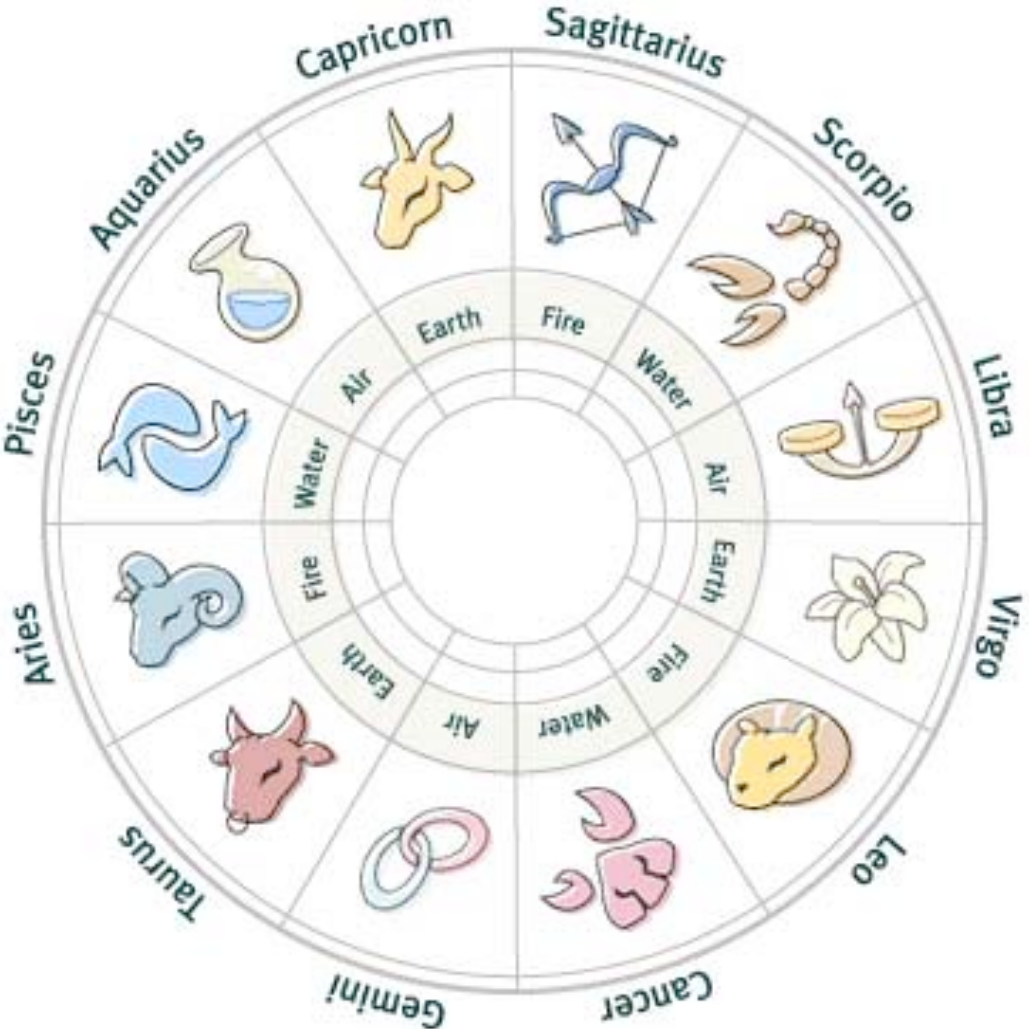

Each of these Zodiac Constellations is behind the sun for about one 30-day time period during the year from Earth’s perspective. They are located on the ecliptic path (orbit) that the planets follow while orbiting the sun. Below are the dates these constellations fall behind the sun as Earth orbits the sun.

Aries (3/12 to 4/19)	Libra (9/23 to 10/22)
Taurus (4/20 to 5/20)	Scorpio (10/23 to 11/21)
Gemini (5/21 to 6/20)	Sagittarius (11/22 to 12/21)
Cancer (6/21 to 7/22)	Capricorn (12/22 to 1/19)
Leo (7/23 to 8/22)	Aquarius (1/20 to 2/18)
Virgo (8/23 to 9/22)	Pisces (2/19 to 3/20)